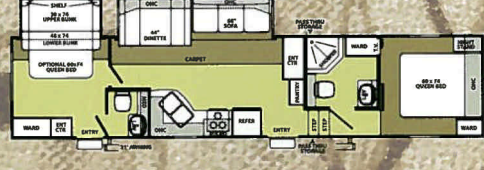

LA

wildwood la fifth wheels

F246RLBS

F316RKBS

F336RLBS

F336RLDS

F336BHBS

F336QBDS

F346BHBS

F356RBDS

Wildwood LA Fifth Wheel Specifications

	246RLBS	316RKBS	326RLBS	336RLDS	336QBDS	336BHBS	346BHBS	356RBDS
Hitch Weight (lb)	1125	1575	1765	1765	1635	1475	2030	1420
Axle Weight	6420	6765	6910	6910	7365	7395	7265	7860
Dry Ship Weight	7545	8340	8675	8675	9000	8870	9235	9280
GVWR	11285	11735	11925	11925	11795	11635	12190	11590
CCC (Cargo Capacity)	3740	3395	3250	3250	2340	2306	2895	2310
Ext Length	28' 6"	31' 0"	34' 1.5"	34' 1.5"	35' 0"	35' 10"	36' 7"	38' 2"
Ext Height	12' 2"	12' 2"	12' 2"	12' 2"	12' 2"	12' 2"	12' 2"	12' 2"
Int Height	84"	84"	84"	84"	84"	84"	84"	84"
Fresh Water Cap. (gal)	42	42	42	42	42	42	42	42
Black Water Cap. (gal)	35	32	32	32	32	32	32	64
Grey Water Cap. (gal)	35	64	32	32	64	35	64	64
Tire Size (in)	15"	15"	15"	15"	15"	15"	15"	15"
Awning Size (ft)	18'	21'	18'	18'	18'	18'	18'	21'

All lengths include hitch and bumper.

Fifth Wheel Hitch Light

88 Degree Turning Radius Front Cap for most Short-Bed Pick-Ups