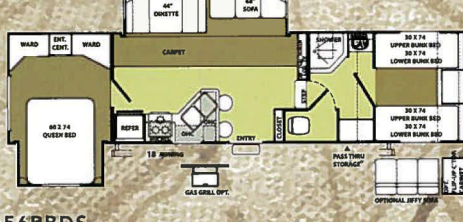

LA

wildwood la fifth wheels

F246RLBS

F316RKBS

F336RLBS

F336RLDS

F336BHBS

F336QBDS

F346BHBS

F356RBDS

Wildwood LA Fifth Wheel Specifications

	246RLBS	316RKBS	326RLBS	336RLDS	336QBDS	336BHBS	346BHBS	356RBDS
Hitch Weight (lb)	1125	1575	1765	1765	1635	1475	2030	1420
Axle Weight	6420	6765	6910	6910	7365	7395	7265	7860
Dry Ship Weight	7545	8340	8675	8675	9000	8870	9235	9280
GVWR	11285	11735	11925	11925	11795	11635	12190	11590
CCC (Cargo Capacity)	3740	3395	3250	3250	2340	2306	2895	2310
Ext Length	28' 6"	31' 0"	34' 1.5"	34' 1.5"	35' 0"	35' 10"	36' 7"	38' 2"
Ext Height	12' 2"	12' 2"	12' 2"	12' 2"	12' 2"	12' 2"	12' 2"	12' 2"
Int Height	84"	84"	84"	84"	84"	84"	84"	84"
Fresh Water Cap. (gal)	42	42	42	42	42	42	42	42
Black Water Cap. (gal)	35	32	32	32	32	32	32	64
Grey Water Cap. (gal)	35	64	32	32	64	35	64	64
Tire Size (in)	15"	15"	15"	15"	15"	15"	15"	15"
Awning Size (ft)	18'	21'	18'	18'	18'	18'	18'	21'

All lengths include hitch and bumper.

Fifth Wheel Hitch Light

88 Degree Turning Radius Front Cap for most Short-Bed Pick-Ups