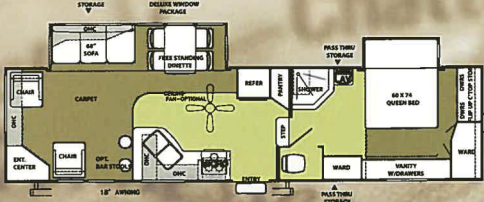

LA

wildwood la fifth wheels

F246RLBS

F316RKBS

F336RLBS

F336RLDS

F336BHBS

F336QBDS

F346BHBS

F356RBDS

Wildwood LA Fifth Wheel Specifications

	246RLBS	316RKBS	326RLBS	336RLDS	336QBDS	336BHBS	346BHBS	356RBDS
Hitch Weight (lb)	1125	1575	1765	1765	1635	1475	2030	1420
Axle Weight	6420	6765	6910	6910	7365	7395	7265	7860
Dry Ship Weight	7545	8340	8675	8675	9000	8870	9235	9280
GVWR	11285	11735	11925	11925	11795	11635	12190	11590
CCC (Cargo Capacity)	3740	3395	3250	3250	2340	2306	2895	2310
Ext Length	28' 6"	31' 0"	34' 1.5"	34' 1.5"	35' 0"	35' 10"	36' 7"	38' 2"
Ext Height	12' 2"	12' 2"	12' 2"	12' 2"	12' 2"	12' 2"	12' 2"	12' 2"
Int Height	84"	84"	84"	84"	84"	84"	84"	84"
Fresh Water Cap. (gal)	42	42	42	42	42	42	42	42
Black Water Cap. (gal)	35	32	32	32	32	32	32	64
Grey Water Cap. (gal)	35	64	32	32	64	35	64	64
Tire Size (in)	15"	15"	15"	15"	15"	15"	15"	15"
Awning Size (ft)	18'	21'	18'	18'	18'	18'	18'	21'

All lengths include hitch and bumper.

Fifth Wheel Hitch Light

88 Degree Turning Radius Front Cap for most Short-Bed Pick-Ups