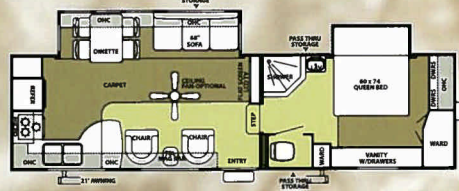

LA

wildwood la fifth wheels

F246RLBS

F316RKBS

F336RLBS

F336RLDS

F336BHBS

F336QBDS

F346BHBS

F356RBDS

Wildwood LA Fifth Wheel Specifications

	246RLBS	316RKBS	326RLBS	336RLDS	336QBDS	336BHBS	346BHBS	356RBDS
Hitch Weight (lb)	1125	1575	1765	1765	1635	1475	2030	1420
Axle Weight	6420	6765	6910	6910	7365	7395	7265	7860
Dry Ship Weight	7545	8340	8675	8675	9000	8870	9235	9280
GVWR	11285	11735	11925	11925	11795	11635	12190	11590
CCC (Cargo Capacity)	3740	3395	3250	3250	2340	2306	2895	2310
Ext Length	28' 6"	31' 0"	34' 1.5"	34' 1.5"	35' 0"	35' 10"	36' 7"	38' 2"
Ext Height	12' 2"	12' 2"	12' 2"	12' 2"	12' 2"	12' 2"	12' 2"	12' 2"
Int Height	84"	84"	84"	84"	84"	84"	84"	84"
Fresh Water Cap. (gal)	42	42	42	42	42	42	42	42
Black Water Cap. (gal)	35	32	32	32	32	32	32	64
Grey Water Cap. (gal)	35	64	32	32	64	35	64	64
Tire Size (in)	15"	15"	15"	15"	15"	15"	15"	15"
Awning Size (ft)	18'	21'	18'	18'	18'	18'	18'	21'

All lengths include hitch and bumper.

Fifth Wheel Hitch Light

88 Degree Turning Radius Front Cap for most Short-Bed Pick-Ups