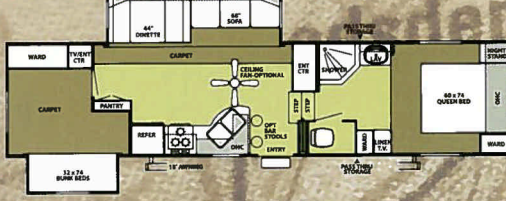

LA

wildwood la fifth wheels

F246RLBS

F316RKBS

F336RLBS

F336RLDS

F336BHBS

F336QBDS

F346BHBS

F356RBDS

Wildwood LA Fifth Wheel Specifications

	246RLBS	316RKBS	326RLBS	336RLDS	336QBDS	336BHBS	346BHBS	356RBDS
Hitch Weight (lb)	1125	1575	1765	1765	1635	1475	2030	1420
Axle Weight	6420	6765	6910	6910	7365	7395	7265	7860
Dry Ship Weight	7545	8340	8675	8675	9000	8870	9235	9280
GVWR	11285	11735	11925	11925	11795	11635	12190	11590
CCC (Cargo Capacity)	3740	3395	3250	3250	2340	2306	2895	2310
Ext Length	28' 6"	31' 0"	34' 1.5"	34' 1.5"	35' 0"	35' 10"	36' 7"	38' 2"
Ext Height	12' 2"	12' 2"	12' 2"	12' 2"	12' 2"	12' 2"	12' 2"	12' 2"
Int Height	84"	84"	84"	84"	84"	84"	84"	84"
Fresh Water Cap. (gal)	42	42	42	42	42	42	42	42
Black Water Cap. (gal)	35	32	32	32	32	32	32	64
Grey Water Cap. (gal)	35	64	32	32	64	35	64	64
Tire Size (in)	15"	15"	15"	15"	15"	15"	15"	15"
Awning Size (ft)	18'	21'	18'	18'	18'	18'	18'	21'

All lengths include hitch and bumper.

Fifth Wheel Hitch Light

88 Degree Turning Radius Front Cap for most Short-Bed Pick-Ups