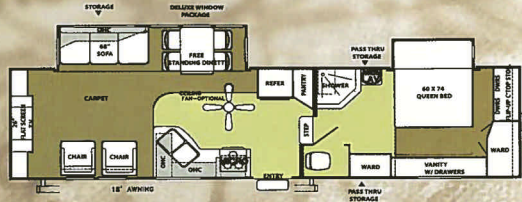

LA

wildwood la fifth wheels

F246RLBS

F316RKBS

F336RLBS

F336RLDS

F336BHBS

F336QBDS

F346BHBS

F356RBDS

Wildwood LA Fifth Wheel Specifications

	246RLBS	316RKBS	326RLBS	336RLDS	336QBDS	336BHBS	346BHBS	356RBDS
Hitch Weight (lb)	1125	1575	1765	1765	1635	1475	2030	1420
Axle Weight	6420	6765	6910	6910	7365	7395	7265	7860
Dry Ship Weight	7545	8340	8675	8675	9000	8870	9235	9280
GVWR	11285	11735	11925	11925	11795	11635	12190	11590
CCC (Cargo Capacity)	3740	3395	3250	3250	2340	2306	2895	2310
Ext Length	28' 6"	31' 0"	34' 1.5"	34' 1.5"	35' 0"	35' 10"	36' 7"	38' 2"
Ext Height	12' 2"	12' 2"	12' 2"	12' 2"	12' 2"	12' 2"	12' 2"	12' 2"
Int Height	84"	84"	84"	84"	84"	84"	84"	84"
Fresh Water Cap. (gal)	42	42	42	42	42	42	42	42
Black Water Cap. (gal)	35	32	32	32	32	32	32	64
Grey Water Cap. (gal)	35	64	32	32	64	35	64	64
Tire Size (in)	15"	15"	15"	15"	15"	15"	15"	15"
Awning Size (ft)	18'	21'	18'	18'	18'	18'	18'	21'

All lengths include hitch and bumper.

Fifth Wheel Hitch Light

88 Degree Turning Radius Front Cap for most Short-Bed Pick-Ups