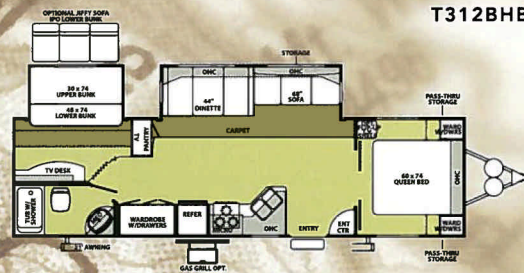

wildwood la travel trailers

T272BHSS

T282RLSS

T292FBDS

T292FKSS

T292FKDS

T312BHBS

T312QBBS

Wildwood LA TT Specifications

	272BHSS	282RLSS	292FBDS	292FKSS	292FKDS	312BHBS	312QBSS
Hitch Weight (lb)	750	950	975	965	1125	825	820
Axle Weight	5290	6115	6830	5945	6550	6580	7235
Dry Ship Weight	6040	7065	7805	6910	7670	7405	8055
GVWR	7750	11110	11135	11125	11285	10985	10980
CCC (Cargo Capacity)	1251	3586	3330	4215	3155	3121	2466
Ext Length	28' 9"	34' 2"	33' 4.5"	33' 3"	33' 10"	34' 2"	35' 6"
Ext Height	10' 7"	10' 7"	10' 7"	10' 7"	10' 7"	10' 7"	10' 7"
Int Height	80"	80"	80"	80"	80"	80"	80"
Fresh Water Cap (gal)	42	42	42	42	42	42	42
Black Water Cap (gal)	32	32	32	35	32	32	32
Grey Water Cap (gal)	35	35	64	70	64	35	64
Tire Size (in)	15"	15"	15"	15"	15"	15"	15"
Awning Size (ft)	16'	18'	18'	21'	21'	21'	18'

All lengths include hitch and bumper.

Model 336QBDS Fifth Wheel with front bunks and optional Jiffy Sofa.