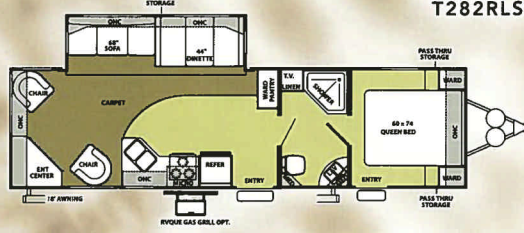

wildwood la travel trailers

T272BHSS

T282RLSS

T292FBDS

T292FKSS

T292FKDS

T312BHBS

T312QBBS

Wildwood LA TT Specifications

	272BHSS	282RLSS	292FBDS	292FKSS	292FKDS	312BHBS	312QBSS
Hitch Weight (lb)	750	950	975	965	1125	825	820
Axle Weight	5290	6115	6830	5945	6550	6580	7235
Dry Ship Weight	6040	7065	7805	6910	7670	7405	8055
GVWR	7750	11110	11135	11125	11285	10985	10980
CCC (Cargo Capacity)	1251	3586	3330	4215	3155	3121	2466
Ext Length	28' 9"	34' 2"	33' 4.5"	33' 3"	33' 10"	34' 2"	35' 6"
Ext Height	10' 7"	10' 7"	10' 7"	10' 7"	10' 7"	10' 7"	10' 7"
Int Height	80"	80"	80"	80"	80"	80"	80"
Fresh Water Cap (gal)	42	42	42	42	42	42	42
Black Water Cap (gal)	32	32	32	35	32	32	32
Grey Water Cap (gal)	35	35	64	70	64	35	64
Tire Size (in)	15"	15"	15"	15"	15"	15"	15"
Awning Size (ft)	16'	18'	18'	21'	21'	21'	18'

All lengths include hitch and bumper.

Model 336QBDS Fifth Wheel with front bunks and optional Jiffy Sofa.