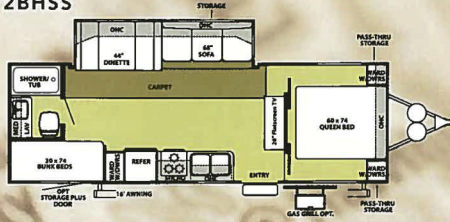

wildwood la travel trailers

T272BHSS

T282RLSS

T292FBDS

T292FKSS

T292FKDS

T312BHBS

T312QBBS

Wildwood LA TT Specifications

	272BHSS	282RLSS	292FBDS	292FKSS	292FKDS	312BHBS	312QBSS
Hitch Weight (lb)	750	950	975	965	1125	825	820
Axle Weight	5290	6115	6830	5945	6550	6580	7235
Dry Ship Weight	6040	7065	7805	6910	7670	7405	8055
GVWR	7750	11110	11135	11125	11285	10985	10980
CCC (Cargo Capacity)	1251	3586	3330	4215	3155	3121	2466
Ext Length	28' 9"	34' 2"	33' 4.5"	33' 3"	33' 10"	34' 2"	35' 6"
Ext Height	10' 7"	10' 7"	10' 7"	10' 7"	10' 7"	10' 7"	10' 7"
Int Height	80"	80"	80"	80"	80"	80"	80"
Fresh Water Cap (gal)	42	42	42	42	42	42	42
Black Water Cap (gal)	32	32	32	35	32	32	32
Grey Water Cap (gal)	35	35	64	70	64	35	64
Tire Size (in)	15"	15"	15"	15"	15"	15"	15"
Awning Size (ft)	16'	18'	18'	21'	21'	21'	18'

All lengths include hitch and bumper.

Model 336QBDS Fifth Wheel with front bunks and optional Jiffy Sofa.