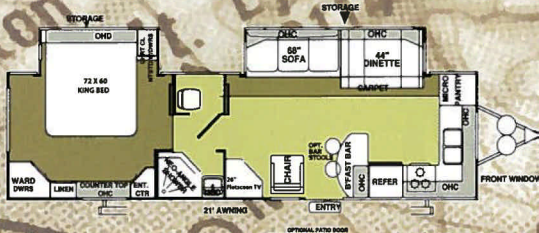

wildwood la travel trailers

T292FKDS

Wildwood LA TT Specifications

	272BHSS	282RLSS	292FBDS	292FKSS	292FKDS	312BHBS	312QBSS
Hitch Weight (lb)	750	950	975	965	1125	825	820
Axle Weight	5290	6115	6830	5945	6550	6580	7235
Dry Ship Weight	6040	7065	7805	6910	7670	7405	8055
GVWR	7750	11110	11135	11125	11285	10985	10980
CCC (Cargo Capacity)	1251	3586	3330	4215	3155	3121	2466
Ext Length	28' 9"	34' 2"	33' 4.5"	33' 3"	33' 10"	34' 2"	35' 6"
Ext Height	10' 7"	10' 7"	10' 7"	10' 7"	10' 7"	10' 7"	10' 7"
Int Height	80"	80"	80"	80"	80"	80"	80"
Fresh Water Cap (gal)	42	42	42	42	42	42	42
Black Water Cap (gal)	32	32	32	35	32	32	32
Grey Water Cap (gal)	35	35	64	70	64	35	64
Tire Size (in)	15"	15"	15"	15"	15"	15"	15"
Awning Size (ft)	16'	18'	18'	21'	21'	21'	18'

All lengths include hitch and bumper.