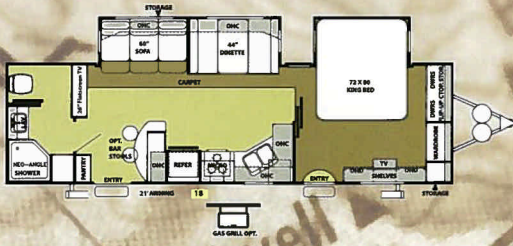

wildwood la travel trailers

T272BHSS

T282RLSS

T292FBDS

T292FKSS

T292FKDS

T312BHBS

T312QBBS

Wildwood LA TT Specifications

	272BHSS	282RLSS	292FBDS	292FKSS	292FKDS	312BHBS	312QBSS
Hitch Weight (lb)	750	950	975	965	1125	825	820
Axle Weight	5290	6115	6830	5945	6550	6580	7235
Dry Ship Weight	6040	7065	7805	6910	7670	7405	8055
GVWR	7750	11110	11135	11125	11285	10985	10980
CCC (Cargo Capacity)	1251	3586	3330	4215	3155	3121	2466
Ext Length	28' 9"	34' 2"	33' 4.5"	33' 3"	33' 10"	34' 2"	35' 6"
Ext Height	10' 7"	10' 7"	10' 7"	10' 7"	10' 7"	10' 7"	10' 7"
Int Height	80"	80"	80"	80"	80"	80"	80"
Fresh Water Cap (gal)	42	42	42	42	42	42	42
Black Water Cap (gal)	32	32	32	35	32	32	32
Grey Water Cap (gal)	35	35	64	70	64	35	64
Tire Size (in)	15"	15"	15"	15"	15"	15"	15"
Awning Size (ft)	16'	18'	18'	21'	21'	21'	18'

All lengths include hitch and bumper.

Model 336QBDS Fifth Wheel with front bunks and optional Jiffy Sofa.