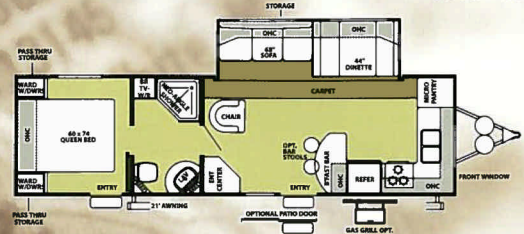

wildwood la travel trailers

T272BHSS

T282RLSS

T292FBDS

T292FKSS

T292FKDS

T312BHBS

T312QBBS

Wildwood LA TT Specifications

	272BHSS	282RLSS	292FBDS	292FKSS	292FKDS	312BHBS	312QBSS
Hitch Weight (lb)	750	950	975	965	1125	825	820
Axle Weight	5290	6115	6830	5945	6550	6580	7235
Dry Ship Weight	6040	7065	7805	6910	7670	7405	8055
GVWR	7750	11110	11135	11125	11285	10985	10980
CCC (Cargo Capacity)	1251	3586	3330	4215	3155	3121	2466
Ext Length	28' 9"	34' 2"	33' 4.5"	33' 3"	33' 10"	34' 2"	35' 6"
Ext Height	10' 7"	10' 7"	10' 7"	10' 7"	10' 7"	10' 7"	10' 7"
Int Height	80"	80"	80"	80"	80"	80"	80"
Fresh Water Cap (gal)	42	42	42	42	42	42	42
Black Water Cap (gal)	32	32	32	35	32	32	32
Grey Water Cap (gal)	35	35	64	70	64	35	64
Tire Size (in)	15"	15"	15"	15"	15"	15"	15"
Awning Size (ft)	16'	18'	18'	21'	21'	21'	18'

All lengths include hitch and bumper.

Model 336QBDS Fifth Wheel with front bunks and optional Jiffy Sofa.