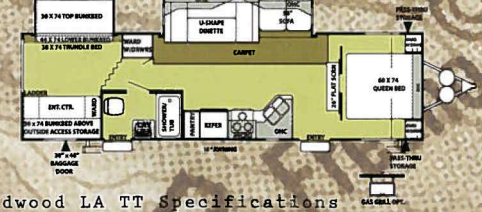

wildwood la travel trailers

T272BHSS

T282RLSS

T292FBDS

T292FKSS

T292FKDS

T312BHBS

T312QBBS

Wildwood LA TT Specifications

	272BHSS	282RLSS	292FBDS	292FKSS	292FKDS	312BHBS	312QBSS
Hitch Weight (lb)	750	950	975	965	1125	825	820
Axle Weight	5290	6115	6830	5945	6550	6580	7235
Dry Ship Weight	6040	7065	7805	6910	7670	7405	8055
GVWR	7750	11110	11135	11125	11285	10985	10980
CCC (Cargo Capacity)	1251	3586	3330	4215	3155	3121	2466
Ext Length	28' 9"	34' 2"	33' 4.5"	33' 3"	33' 10"	34' 2"	35' 6"
Ext Height	10' 7"	10' 7"	10' 7"	10' 7"	10' 7"	10' 7"	10' 7"
Int Height	80"	80"	80"	80"	80"	80"	80"
Fresh Water Cap (gal)	42	42	42	42	42	42	42
Black Water Cap (gal)	32	32	32	35	32	32	32
Grey Water Cap (gal)	35	35	64	70	64	35	64
Tire Size (in)	15"	15"	15"	15"	15"	15"	15"
Awning Size (ft)	16'	18'	18'	21'	21'	21'	18'

All lengths include hitch and bumper.

Model 336QBDS Fifth Wheel with front bunks and optional Jiffy Sofa.