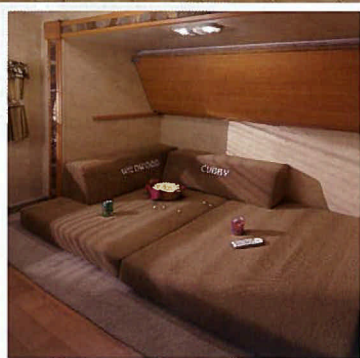

Wildwood

by FOREST RIVER LE

wildwood 26 tbs with burgundy interior-sleeps 10 and is 1/2 ton towable (shown with customer supplied tv)

heated and enclosed fresh water tank.

5/8" 5-ply tongue in groove plywood floor decking.

optional cubby mattress available on select models.

ION.