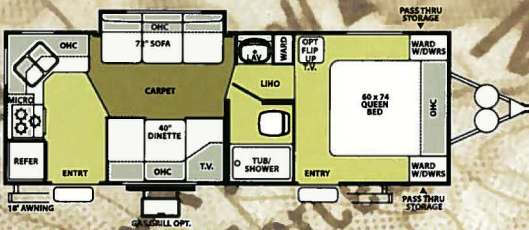

wildwood le non-slide travel trailers

wildwood le slide-out travel trailers

T25RKS

T26FLS

T26TBSS

The Rear Slide in the Wildwood LE T29BHBS provides plenty of room and privacy for your family and guests. (Shown with Blue Interior.)