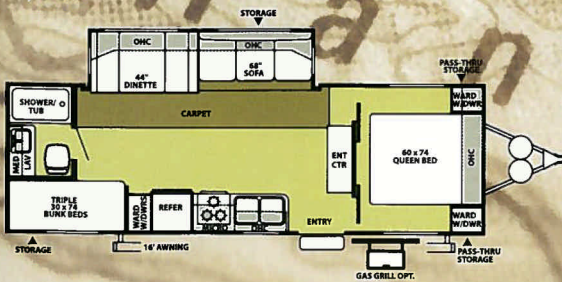

wildwood le non-slide travel trailers

wildwood le slide-out travel trailers

T25RKS

T26FLS

T26TBSS

The Rear Slide in the Wildwood LE T29BHBS provides plenty of room and privacy for your family and guests. (Shown with Blue Interior.)