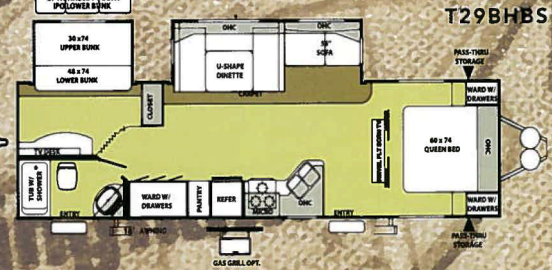

wildwood le slide-out travel trailers cont.

T27BHSS

T27BHBS

T27RLSS

T28FBSS

T29BHSS

T29BHBS

Wildwood LE TT NON-SLIDE MODELS SLIDE MODELS

|                       | 19BH   | 27RB   | 25RKS  | 26FLS  | 26TBS  | 27BHSS | 27BHBS | 27RLSS | 28FBSS | 29BHSS |
|-----------------------|--------|--------|--------|--------|--------|--------|--------|--------|--------|--------|
| Hitch Weight (lb)     | 415    | 590    | 520    | 810    | 805    | 680    | 685    | 680    | 900    | 590    |
| Axle Weight           | 3395   | 4260   | 4330   | 4970   | 5075   | 5060   | 5915   | 5230   | 5110   | 5650   |
| Dry Ship Weight       | 3810   | 4850   | 4850   | 5780   | 5880   | 5740   | 6600   | 5910   | 6010   | 6240   |
| GVWR                  | 7415   | 7870   | 7520   | 7810   | 7805   | 7680   | 10845  | 7680   | 7900   | 10750  |
| CCC (Cargo Capacity)  | 3605   | 3020   | 2232   | 1582   | 1925   | 1502   | 4245   | 1332   | 1452   | 4131   |
| Ext Length            | 21' 6" | 29' 5" | 26' 4" | 29' 7" | 28' 9" | 28' 4" | 30' 2" | 31' 1" | 30' 3" | 31' 1" |
| Ext Height            | 10' 6" | 10' 6" | 10' 7" | 10' 7" | 10' 7" | 10' 7" | 10' 7" | 10' 7" | 10' 7" | 10' 7" |
| Int Height            | 80"    | 80"    | 80"    | 80"    | 80"    | 80"    | 80"    | 80"    | 80"    | 80"    |
| Fresh Water Cap (gal) | 50     | 50     | 50     | 50     | 50     | 50     | 50     | 50     | 50     | 50     |
| Black Water Cap (gal) | 32     | 32     | 32     | 35     | 35     | 32     | 35     | 35     | 32     | 32     |
| Gray Water Cap (gal)  | 35     | 35     | 43     | 35     | 35     | 35     | 35     | 35     | 32     | 35     |
| Tire Size (in)        | 14"    | 15"    | 15"    | 15"    | 15"    | 15"    | 15"    | 15"    | 15"    | 15"    |
| Awning Size (ft)      | 12'    | 12'    | 18'    | 20'    | 16'    | 16'    | 17'    | 21'    | 21'    | 21'    |

All lengths include hitch and bumper.