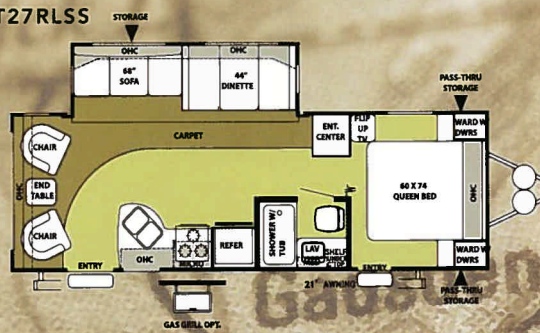

wildwood le slide-out travel trailers cont.

T27BHSS

T27BHBS

T27RLSS

T28FBSS

T29BHSS

T29BHBS

Wildwood LE TT NON-SLIDE MODELS SLIDE MODELS

|                       | 19BH   | 27RB   | 25RKS  | 26FLS  | 26TBS  | 27BHSS | 27BHBS | 27RLSS | 28FBSS | 29BHSS |
|-----------------------|--------|--------|--------|--------|--------|--------|--------|--------|--------|--------|
| Hitch Weight (lb)     | 415    | 590    | 520    | 810    | 805    | 680    | 685    | 680    | 900    | 590    |
| Axle Weight           | 3395   | 4260   | 4330   | 4970   | 5075   | 5060   | 5915   | 5230   | 5110   | 5650   |
| Dry Ship Weight       | 3810   | 4850   | 4850   | 5780   | 5880   | 5740   | 6600   | 5910   | 6010   | 6240   |
| GVWR                  | 7415   | 7870   | 7520   | 7810   | 7805   | 7680   | 10845  | 7680   | 7900   | 10750  |
| CCC (Cargo Capacity)  | 3605   | 3020   | 2232   | 1582   | 1925   | 1502   | 4245   | 1332   | 1452   | 4131   |
| Ext Length            | 21' 6" | 29' 5" | 26' 4" | 29' 7" | 28' 9" | 28' 4" | 30' 2" | 31' 1" | 30' 3" | 31' 1" |
| Ext Height            | 10' 6" | 10' 6" | 10' 7" | 10' 7" | 10' 7" | 10' 7" | 10' 7" | 10' 7" | 10' 7" | 10' 7" |
| Int Height            | 80"    | 80"    | 80"    | 80"    | 80"    | 80"    | 80"    | 80"    | 80"    | 80"    |
| Fresh Water Cap (gal) | 50     | 50     | 50     | 50     | 50     | 50     | 50     | 50     | 50     | 50     |
| Black Water Cap (gal) | 32     | 32     | 32     | 35     | 35     | 32     | 35     | 35     | 32     | 32     |
| Gray Water Cap (gal)  | 35     | 35     | 43     | 35     | 35     | 35     | 35     | 35     | 32     | 35     |
| Tire Size (in)        | 14"    | 15"    | 15"    | 15"    | 15"    | 15"    | 15"    | 15"    | 15"    | 15"    |
| Awning Size (ft)      | 12'    | 12'    | 18'    | 20'    | 16'    | 16'    | 17'    | 21'    | 21'    | 21'    |

All lengths include hitch and bumper.