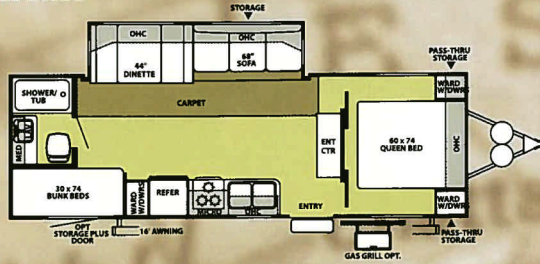

wildwood le slide-out travel trailers cont.

T27BHSS

T27BHBS

T27RLSS

T28FBSS

T29BHSS

T29BHBS

Wildwood LE TT NON-SLIDE MODELS SLIDE MODELS

|                       | 19BH   | 27RB   | 25RKS  | 26FLS  | 26TBS  | 27BHSS | 27BHBS | 27RLSS | 28FBSS | 29BHSS |
|-----------------------|--------|--------|--------|--------|--------|--------|--------|--------|--------|--------|
| Hitch Weight (lb)     | 415    | 590    | 520    | 810    | 805    | 680    | 685    | 680    | 900    | 590    |
| Axle Weight           | 3395   | 4260   | 4330   | 4970   | 5075   | 5060   | 5915   | 5230   | 5110   | 5650   |
| Dry Ship Weight       | 3810   | 4850   | 4850   | 5780   | 5880   | 5740   | 6600   | 5910   | 6010   | 6240   |
| GVWR                  | 7415   | 7870   | 7520   | 7810   | 7805   | 7680   | 10845  | 7680   | 7900   | 10750  |
| CCC (Cargo Capacity)  | 3605   | 3020   | 2232   | 1582   | 1925   | 1502   | 4245   | 1332   | 1452   | 4131   |
| Ext Length            | 21' 6" | 29' 5" | 26' 4" | 29' 7" | 28' 9" | 28' 4" | 30' 2" | 31' 1" | 30' 3" | 31' 1" |
| Ext Height            | 10' 6" | 10' 6" | 10' 7" | 10' 7" | 10' 7" | 10' 7" | 10' 7" | 10' 7" | 10' 7" | 10' 7" |
| Int Height            | 80"    | 80"    | 80"    | 80"    | 80"    | 80"    | 80"    | 80"    | 80"    | 80"    |
| Fresh Water Cap (gal) | 50     | 50     | 50     | 50     | 50     | 50     | 50     | 50     | 50     | 50     |
| Black Water Cap (gal) | 32     | 32     | 32     | 35     | 35     | 32     | 35     | 35     | 32     | 32     |
| Gray Water Cap (gal)  | 35     | 35     | 43     | 35     | 35     | 35     | 35     | 35     | 32     | 35     |
| Tire Size (in)        | 14"    | 15"    | 15"    | 15"    | 15"    | 15"    | 15"    | 15"    | 15"    | 15"    |
| Awning Size (ft)      | 12'    | 12'    | 18'    | 20'    | 16'    | 16'    | 17'    | 21'    | 21'    | 21'    |

All lengths include hitch and bumper.