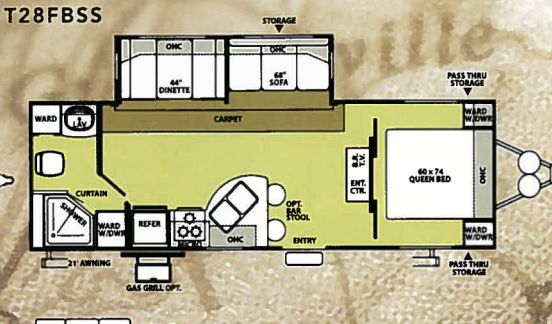

wildwood le slide-out travel trailers cont.

T27BHSS

T27BHBS

T27RLSS

T28FBSS

T29BHSS

T29BHBS

Wildwood LE TT NON-SLIDE MODELS SLIDE MODELS

|                       | 19BH   | 27RB   | 25RKS  | 26FLS  | 26TBS  | 27BHSS | 27BHBS | 27RLSS | 28FBSS | 29BHSS |
|-----------------------|--------|--------|--------|--------|--------|--------|--------|--------|--------|--------|
| Hitch Weight (lb)     | 415    | 590    | 520    | 810    | 805    | 680    | 685    | 680    | 900    | 590    |
| Axle Weight           | 3395   | 4260   | 4330   | 4970   | 5075   | 5060   | 5915   | 5230   | 5110   | 5650   |
| Dry Ship Weight       | 3810   | 4850   | 4850   | 5780   | 5880   | 5740   | 6600   | 5910   | 6010   | 6240   |
| GVWR                  | 7415   | 7870   | 7520   | 7810   | 7805   | 7680   | 10845  | 7680   | 7900   | 10750  |
| CCC (Cargo Capacity)  | 3605   | 3020   | 2232   | 1582   | 1925   | 1502   | 4245   | 1332   | 1452   | 4131   |
| Ext Length            | 21' 6" | 29' 5" | 26' 4" | 29' 7" | 28' 9" | 28' 4" | 30' 2" | 31' 1" | 30' 3" | 31' 1" |
| Ext Height            | 10' 6" | 10' 6" | 10' 7" | 10' 7" | 10' 7" | 10' 7" | 10' 7" | 10' 7" | 10' 7" | 10' 7" |
| Int Height            | 80"    | 80"    | 80"    | 80"    | 80"    | 80"    | 80"    | 80"    | 80"    | 80"    |
| Fresh Water Cap (gal) | 50     | 50     | 50     | 50     | 50     | 50     | 50     | 50     | 50     | 50     |
| Black Water Cap (gal) | 32     | 32     | 32     | 35     | 35     | 32     | 35     | 35     | 32     | 32     |
| Gray Water Cap (gal)  | 35     | 35     | 43     | 35     | 35     | 35     | 35     | 35     | 32     | 35     |
| Tire Size (in)        | 14"    | 15"    | 15"    | 15"    | 15"    | 15"    | 15"    | 15"    | 15"    | 15"    |
| Awning Size (ft)      | 12'    | 12'    | 18'    | 20'    | 16'    | 16'    | 17'    | 21'    | 21'    | 21'    |

All lengths include hitch and bumper.