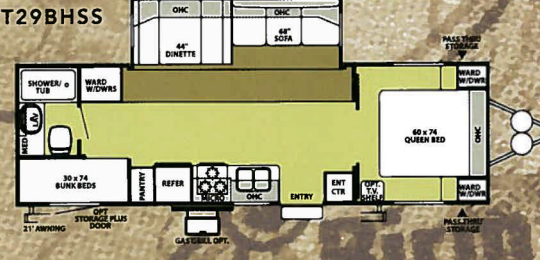

wildwood le slide-out travel trailers cont.

T27BHSS

T27BHBS

T27RLSS

T28FBSS

T29BHSS

T29BHBS

Wildwood LE TT NON-SLIDE MODELS SLIDE MODELS

|                       | 19BH   | 27RB   | 25RKS  | 26FLS  | 26TBS  | 27BHSS | 27BHBS | 27RLSS | 28FBSS | 29BHSS |
|-----------------------|--------|--------|--------|--------|--------|--------|--------|--------|--------|--------|
| Hitch Weight (lb)     | 415    | 590    | 520    | 810    | 805    | 680    | 685    | 680    | 900    | 590    |
| Axle Weight           | 3395   | 4260   | 4330   | 4970   | 5075   | 5060   | 5915   | 5230   | 5110   | 5650   |
| Dry Ship Weight       | 3810   | 4850   | 4850   | 5780   | 5880   | 5740   | 6600   | 5910   | 6010   | 6240   |
| GVWR                  | 7415   | 7870   | 7520   | 7810   | 7805   | 7680   | 10845  | 7680   | 7900   | 10750  |
| CCC (Cargo Capacity)  | 3605   | 3020   | 2232   | 1582   | 1925   | 1502   | 4245   | 1332   | 1452   | 4131   |
| Ext Length            | 21' 6" | 29' 5" | 26' 4" | 29' 7" | 28' 9" | 28' 4" | 30' 2" | 31' 1" | 30' 3" | 31' 1" |
| Ext Height            | 10' 6" | 10' 6" | 10' 7" | 10' 7" | 10' 7" | 10' 7" | 10' 7" | 10' 7" | 10' 7" | 10' 7" |
| Int Height            | 80"    | 80"    | 80"    | 80"    | 80"    | 80"    | 80"    | 80"    | 80"    | 80"    |
| Fresh Water Cap (gal) | 50     | 50     | 50     | 50     | 50     | 50     | 50     | 50     | 50     | 50     |
| Black Water Cap (gal) | 32     | 32     | 32     | 35     | 35     | 32     | 35     | 35     | 32     | 32     |
| Gray Water Cap (gal)  | 35     | 35     | 43     | 35     | 35     | 35     | 35     | 35     | 32     | 35     |
| Tire Size (in)        | 14"    | 15"    | 15"    | 15"    | 15"    | 15"    | 15"    | 15"    | 15"    | 15"    |
| Awning Size (ft)      | 12'    | 12'    | 18'    | 20'    | 16'    | 16'    | 17'    | 21'    | 21'    | 21'    |

All lengths include hitch and bumper.