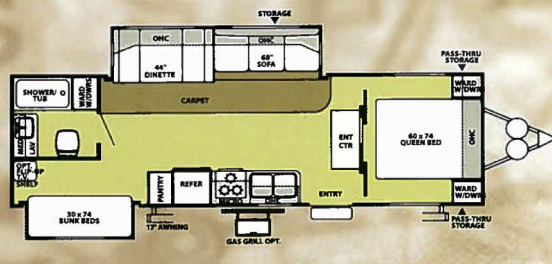

wildwood le slide-out travel trailers cont.

T27BHSS

T27BHBS

T27RLSS

T28FBSS

T29BHSS

T29BHBS

Wildwood LE TT NON-SLIDE MODELS SLIDE MODELS

|                       | 19BH   | 27RB   | 25RKS  | 26FLS  | 26TBS  | 27BHSS | 27BHBS | 27RLSS | 28FBSS | 29BHSS |
|-----------------------|--------|--------|--------|--------|--------|--------|--------|--------|--------|--------|
| Hitch Weight (lb)     | 415    | 590    | 520    | 810    | 805    | 680    | 685    | 680    | 900    | 590    |
| Axle Weight           | 3395   | 4260   | 4330   | 4970   | 5075   | 5060   | 5915   | 5230   | 5110   | 5650   |
| Dry Ship Weight       | 3810   | 4850   | 4850   | 5780   | 5880   | 5740   | 6600   | 5910   | 6010   | 6240   |
| GVWR                  | 7415   | 7870   | 7520   | 7810   | 7805   | 7680   | 10845  | 7680   | 7900   | 10750  |
| CCC (Cargo Capacity)  | 3605   | 3020   | 2232   | 1582   | 1925   | 1502   | 4245   | 1332   | 1452   | 4131   |
| Ext Length            | 21' 6" | 29' 5" | 26' 4" | 29' 7" | 28' 9" | 28' 4" | 30' 2" | 31' 1" | 30' 3" | 31' 1" |
| Ext Height            | 10' 6" | 10' 6" | 10' 7" | 10' 7" | 10' 7" | 10' 7" | 10' 7" | 10' 7" | 10' 7" | 10' 7" |
| Int Height            | 80"    | 80"    | 80"    | 80"    | 80"    | 80"    | 80"    | 80"    | 80"    | 80"    |
| Fresh Water Cap (gal) | 50     | 50     | 50     | 50     | 50     | 50     | 50     | 50     | 50     | 50     |
| Black Water Cap (gal) | 32     | 32     | 32     | 35     | 35     | 32     | 35     | 35     | 32     | 32     |
| Gray Water Cap (gal)  | 35     | 35     | 43     | 35     | 35     | 35     | 35     | 35     | 32     | 35     |
| Tire Size (in)        | 14"    | 15"    | 15"    | 15"    | 15"    | 15"    | 15"    | 15"    | 15"    | 15"    |
| Awning Size (ft)      | 12'    | 12'    | 18'    | 20'    | 16'    | 16'    | 17'    | 21'    | 21'    | 21'    |

All lengths include hitch and bumper.