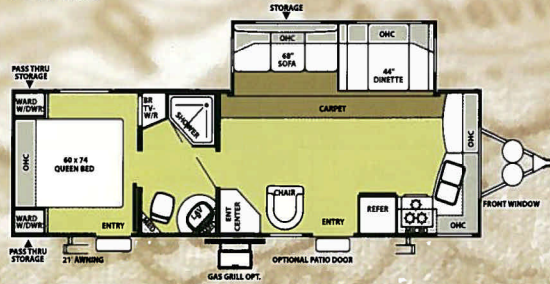

wildwood le slide-out travel trailers cont.

T29FKSS

T29FLSS

T30QBSS

T31QBSS

T32BHDS

Wildwood LE TT SLIDE MODELS CONT.

FIFTH WHEEL

	29BHBS	29FKSS	29FLSS	30BHBS	30QBSS	31QBSS	32BHDS	36BHSS	37BHSS2Q	24BHSS
Hitch Weight (lb)	875	910	1030	780	980	805	615	990	970	1050
Axle Weight	6820	5330	5635	6370	5595	6430	7295	6390	6630	5000
Dry Ship Weight	7695	6240	6665	7150	6575	6660	7910	7380	7600	6050
GVWR	11035	7910	11190	10940	11140	10965	10775	11150	11130	8050
CCC (Cargo Capacity)	2361	1232	4525	3411	4565	4305	2865	3770	3092	1562
Ext Length	34' 3"	32'	33' 1"	34' 2"	33' 2"	34' 7"	35' 5"	37' 6"	39'	26' 2"
Ext Height	10' 7"	10' 7"	10' 7"	10' 7"	10' 7"	10' 7"	10' 7"	10' 7"	10' 7"	11' 5"
Int Height	80"	80"	80"	80"	80"	80"	80"	80"	80"	84"
Fresh Water Cap (gal)	50	50	50	50	50	50	50	50	50	50
Black Water Cap (gal)	35	35	35	32	35	32	35	32	32	32
Grey Water Cap (gal)	66	70	70	35	60	35	64	35	35	35
Tire Size (in)	15"	15"	15"	15"	15"	15"	15"	15"	15"	15"
Awning Size (ft)	18'	18'	21'	21'	21'	18'	18'	20'	21'	16'

All lengths include hitch and bumper.