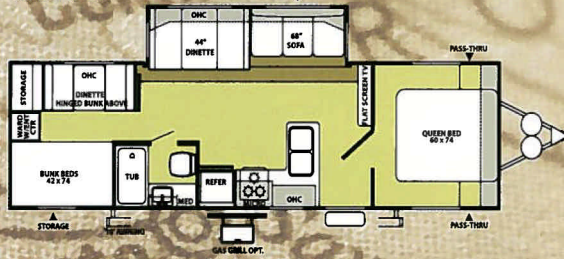

wildwood le slide-out travel trailers cont.

T29FKSS

T29FLSS

T30QBSS

T31QBSS

T32BHDS

Wildwood LE TT SLIDE MODELS CONT.

FIFTH WHEEL

	29BHBS	29FKSS	29FLSS	30BHBS	30QBSS	31QBSS	32BHDS	36BHSS	37BHSS2Q	24BHSS
Hitch Weight (lb)	875	910	1030	780	980	805	615	990	970	1050
Axle Weight	6820	5330	5635	6370	5595	6430	7295	6390	6630	5000
Dry Ship Weight	7695	6240	6665	7150	6575	6660	7910	7380	7600	6050
GVWR	11035	7910	11190	10940	11140	10965	10775	11150	11130	8050
CCC (Cargo Capacity)	2361	1232	4525	3411	4565	4305	2865	3770	3092	1562
Ext Length	34' 3"	32'	33' 1"	34' 2"	33' 2"	34' 7"	35' 5"	37' 6"	39'	26' 2"
Ext Height	10' 7"	10' 7"	10' 7"	10' 7"	10' 7"	10' 7"	10' 7"	10' 7"	10' 7"	11' 5"
Int Height	80"	80"	80"	80"	80"	80"	80"	80"	80"	84"
Fresh Water Cap (gal)	50	50	50	50	50	50	50	50	50	50
Black Water Cap (gal)	35	35	35	32	35	32	35	32	32	32
Grey Water Cap (gal)	66	70	70	35	60	35	64	35	35	35
Tire Size (in)	15"	15"	15"	15"	15"	15"	15"	15"	15"	15"
Awning Size (ft)	18'	18'	21'	21'	21'	18'	18'	20'	21'	16'

All lengths include hitch and bumper.