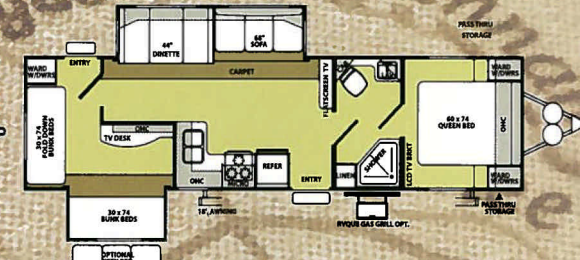

wildwood le slide-out travel trailers cont.

T29FKSS

T29FLSS

T30QBSS

T31QBSS

T32BHDS

Wildwood LE TT SLIDE MODELS CONT.

FIFTH WHEEL

	29BHBS	29FKSS	29FLSS	30BHBS	30QBSS	31QBSS	32BHDS	36BHSS	37BHSS2Q	24BHSS
Hitch Weight (lb)	875	910	1030	780	980	805	615	990	970	1050
Axle Weight	6820	5330	5635	6370	5595	6430	7295	6390	6630	5000
Dry Ship Weight	7695	6240	6665	7150	6575	6660	7910	7380	7600	6050
GVWR	11035	7910	11190	10940	11140	10965	10775	11150	11130	8050
CCC (Cargo Capacity)	2361	1232	4525	3411	4565	4305	2865	3770	3092	1562
Ext Length	34' 3"	32'	33' 1"	34' 2"	33' 2"	34' 7"	35' 5"	37' 6"	39'	26' 2"
Ext Height	10' 7"	10' 7"	10' 7"	10' 7"	10' 7"	10' 7"	10' 7"	10' 7"	10' 7"	11' 5"
Int Height	80"	80"	80"	80"	80"	80"	80"	80"	80"	84"
Fresh Water Cap (gal)	50	50	50	50	50	50	50	50	50	50
Black Water Cap (gal)	35	35	35	32	35	32	35	32	32	32
Grey Water Cap (gal)	66	70	70	35	60	35	64	35	35	35
Tire Size (in)	15"	15"	15"	15"	15"	15"	15"	15"	15"	15"
Awning Size (ft)	18'	18'	21'	21'	21'	18'	18'	20'	21'	16'

All lengths include hitch and bumper.