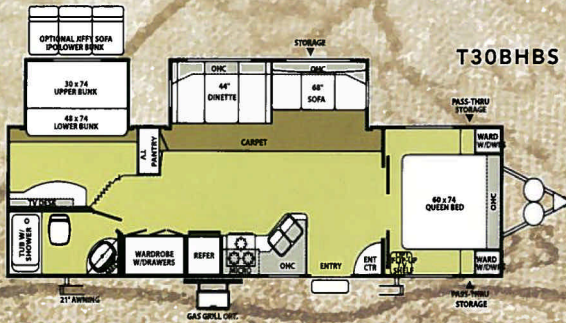

wildwood le slide-out travel trailers cont.

T29FKSS

T29FLSS

T30QBSS

T31QBSS

T32BHDS

Wildwood LE TT SLIDE MODELS CONT.

FIFTH WHEEL

	29BHBS	29FKSS	29FLSS	30BHBS	30QBSS	31QBSS	32BHDS	36BHSS	37BHSS2Q	24BHSS
Hitch Weight (lb)	875	910	1030	780	980	805	615	990	970	1050
Axle Weight	6820	5330	5635	6370	5595	6430	7295	6390	6630	5000
Dry Ship Weight	7695	6240	6665	7150	6575	6660	7910	7380	7600	6050
GVWR	11035	7910	11190	10940	11140	10965	10775	11150	11130	8050
CCC (Cargo Capacity)	2361	1232	4525	3411	4565	4305	2865	3770	3092	1562
Ext Length	34' 3"	32'	33' 1"	34' 2"	33' 2"	34' 7"	35' 5"	37' 6"	39'	26' 2"
Ext Height	10' 7"	10' 7"	10' 7"	10' 7"	10' 7"	10' 7"	10' 7"	10' 7"	10' 7"	11' 5"
Int Height	80"	80"	80"	80"	80"	80"	80"	80"	80"	84"
Fresh Water Cap (gal)	50	50	50	50	50	50	50	50	50	50
Black Water Cap (gal)	35	35	35	32	35	32	35	32	32	32
Grey Water Cap (gal)	66	70	70	35	60	35	64	35	35	35
Tire Size (in)	15"	15"	15"	15"	15"	15"	15"	15"	15"	15"
Awning Size (ft)	18'	18'	21'	21'	21'	18'	18'	20'	21'	16'

All lengths include hitch and bumper.