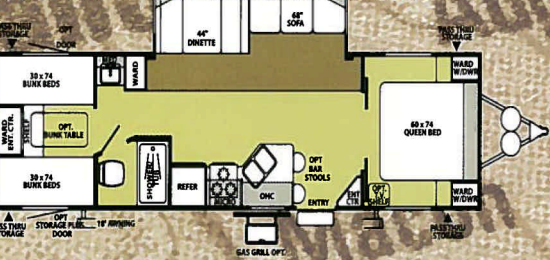

wildwood le slide-out travel trailers cont.

T29FKSS

T29FLSS

T30QBSS

T31QBSS

T32BHDS

Wildwood LE TT SLIDE MODELS CONT.

FIFTH WHEEL

	29BHBS	29FKSS	29FLSS	30BHBS	30QBSS	31QBSS	32BHDS	36BHSS	37BHSS2Q	24BHSS
Hitch Weight (lb)	875	910	1030	780	980	805	615	990	970	1050
Axle Weight	6820	5330	5635	6370	5595	6430	7295	6390	6630	5000
Dry Ship Weight	7695	6240	6665	7150	6575	6660	7910	7380	7600	6050
GVWR	11035	7910	11190	10940	11140	10965	10775	11150	11130	8050
CCC (Cargo Capacity)	2361	1232	4525	3411	4565	4305	2865	3770	3092	1562
Ext Length	34' 3"	32'	33' 1"	34' 2"	33' 2"	34' 7"	35' 5"	37' 6"	39'	26' 2"
Ext Height	10' 7"	10' 7"	10' 7"	10' 7"	10' 7"	10' 7"	10' 7"	10' 7"	10' 7"	11' 5"
Int Height	80"	80"	80"	80"	80"	80"	80"	80"	80"	84"
Fresh Water Cap (gal)	50	50	50	50	50	50	50	50	50	50
Black Water Cap (gal)	35	35	35	32	35	32	35	32	32	32
Grey Water Cap (gal)	66	70	70	35	60	35	64	35	35	35
Tire Size (in)	15"	15"	15"	15"	15"	15"	15"	15"	15"	15"
Awning Size (ft)	18'	18'	21'	21'	21'	18'	18'	20'	21'	16'

All lengths include hitch and bumper.