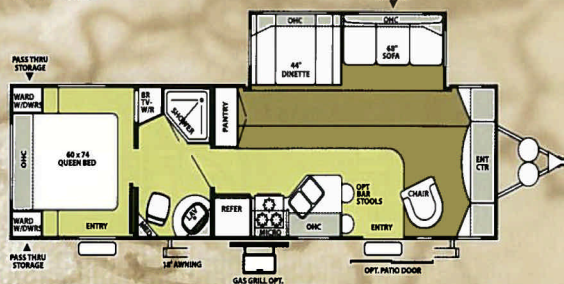

wildwood le slide-out travel trailers cont.

T29FKSS

T29FLSS

T30QBSS

T31QBSS

T32BHDS

Wildwood LE TT SLIDE MODELS CONT.

FIFTH WHEEL

	29BHBS	29FKSS	29FLSS	30BHBS	30QBSS	31QBSS	32BHDS	36BHSS	37BHSS2Q	24BHSS
Hitch Weight (lb)	875	910	1030	780	980	805	615	990	970	1050
Axle Weight	6820	5330	5635	6370	5595	6430	7295	6390	6630	5000
Dry Ship Weight	7695	6240	6665	7150	6575	6660	7910	7380	7600	6050
GVWR	11035	7910	11190	10940	11140	10965	10775	11150	11130	8050
CCC (Cargo Capacity)	2361	1232	4525	3411	4565	4305	2865	3770	3092	1562
Ext Length	34' 3"	32'	33' 1"	34' 2"	33' 2"	34' 7"	35' 5"	37' 6"	39'	26' 2"
Ext Height	10' 7"	10' 7"	10' 7"	10' 7"	10' 7"	10' 7"	10' 7"	10' 7"	10' 7"	11' 5"
Int Height	80"	80"	80"	80"	80"	80"	80"	80"	80"	84"
Fresh Water Cap (gal)	50	50	50	50	50	50	50	50	50	50
Black Water Cap (gal)	35	35	35	32	35	32	35	32	32	32
Grey Water Cap (gal)	66	70	70	35	60	35	64	35	35	35
Tire Size (in)	15"	15"	15"	15"	15"	15"	15"	15"	15"	15"
Awning Size (ft)	18'	18'	21'	21'	21'	18'	18'	20'	21'	16'

All lengths include hitch and bumper.